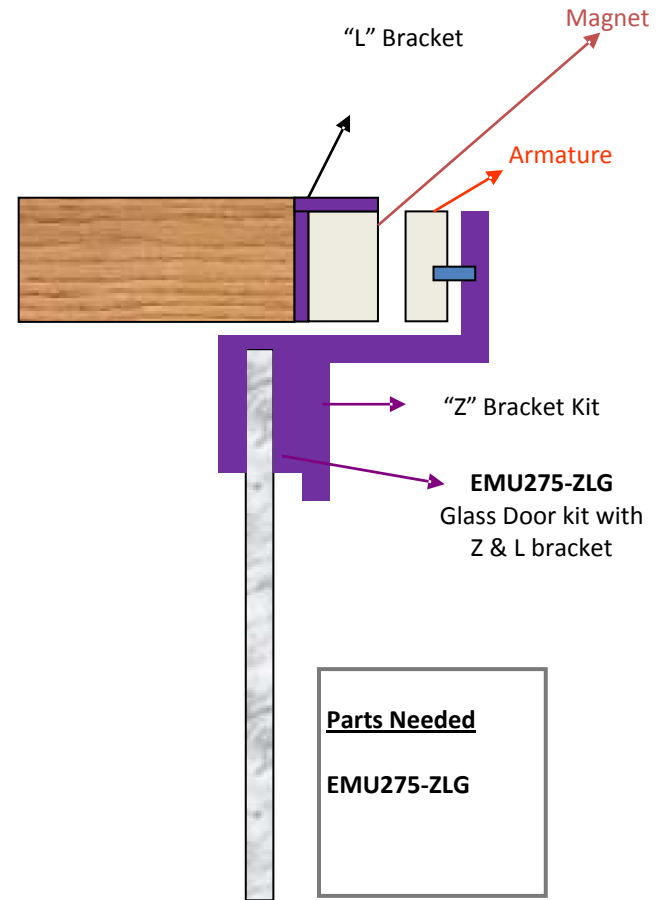

Magnetic Locks For Glass Doors

- Parts Needed**
- EMU275-A
 - EMU275-01

Door Opens Outwards

- Parts Needed**
- EMU275-ZLG

Glass Door
Opens Inwards